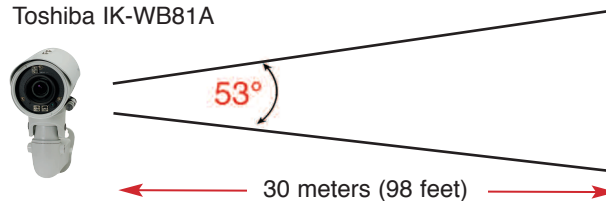

## Illumination Angle and Range

Toshiba IK-WB81A

Standard Bullet Camera