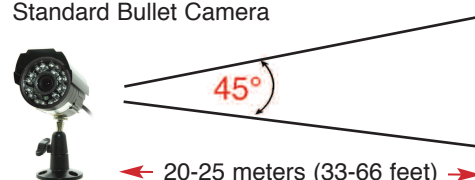

## Illumination Angle and Range

Toshiba IK-WB81A

Standard Bullet Camera