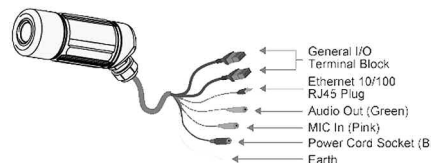

IK-WB70A

IP Network Bullet Camera

Built in lens	Vari-Focal (F=1.4 - 2.9, f= 3.3 - 12mm)
Angle of view(H)	23° to 85.2°
Angle of view(V)	14.8° to 51.6°
Zoom (Digital)	4x digital
Focus system	Manual
Sensor	1/3.3 CMOS
Effective Picture Element	640 x 480
Scanning System	Progressive
Image Compression	JPEG/MPEG4 (5 steps)
Audio I/O	Mic In, Line Out
Illumination	0 Lux with IR illuminators
Electric shutter	1/30 to 1/15,000 sec
Day/Night imaging	Yes (removable IR-cut filter)
White Balance	AWB
Gain AGC	Auto
Backlight compensation	On
Flickerless	On
Privacy mask	Yes
Motion detection	Yes
Protocols supported	TCP/ IP, HTTP, UPnP, RTSP/RTP/RTCP, IGMP, SMTP, FTP, DHCP, NTP, DNS, DDNS, PPPoE
Internet protocol	IPv4
MPEG4/JPEG	Simultaneous dual streaming
Maximum user access	Up to 10
Image sizes	640 x 480, 352 x 240, 176 x 144
Frame rate	30 fps at 640 x 480
FTPc frame rate	1 fps
Security	ID/password, HTTPS
Multi-case/Unicast	Yes
Alarm recording, email, FTP	Yes
Recording at client PC	Yes
Interface	10BASE-T/100BASE-TX, RJ-45
Digital input/output	1 in, 1 out
RS485	Yes
Dimensions (without shade)	7.09 (L) x 2.76 (W) x 2.76 (H) inches 180 (L) x 70 (W) x 70 (H) mm
Weight	969g (2.14 lbs)
Ratings	IP66 (water, dust), RoHS, FCC/B, ICES-003
IR illuminators	up to 15 meters
Embedded OS	Linux
Available OS	Windows W2K, XP, Vista
Power requirements	DC 12V±10%, AC 24V ± 5%, and Power over Ethernet
Power consumption	6W (max)
Accessories	AC adapter, Alignment sticker, anchor, I/O connector, quick start guide, manual, warranty

COMPATIBILITY

Management system software integration for the IK-WB70A camera:

- Toshiba Surveillix network recorders
- Milestone XProtect, RemoteManager
- OnSSI NetDVMS, NetDVR, NetGuard, ProSight
- Genetec Omnicast, Synergist, Autovu
- ControlWare CWare Prime
- Broadware
- Strand USA
- IP Video Corp. Dynaview
- Video Protein

SUGGESTED APPLICATIONS

- Parking lots
- Street surveillance
- ATM machines
- Loading docks
- Public buildings
- Casinos
- Schools
- Retail
- many more...