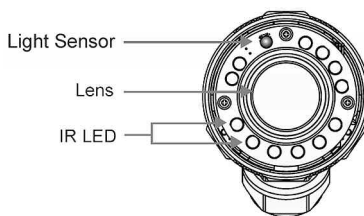

IK-WB70A

IP Network Bullet Camera

Built in lens	Vari-Focal (F=1.4 - 2.9, f= 3.3 - 12mm)
Angle of view(H)	23° to 85.2°
Angle of view(V)	14.8° to 51.6°
Zoom (Digital)	4x digital
Focus system	Manual
Sensor	1/3.3 CMOS
Effective Picture Element	640 x 480
Scanning System	Progressive
Image Compression	JPEG/MPEG4 (5 steps)
Audio I/O	Mic In, Line Out
Illumination	0 Lux with IR illuminators
Electric shutter	1/30 to 1/15,000 sec
Day/Night imaging	Yes (removable IR-cut filter)
White Balance	AWB
Gain AGC	Auto
Backlight compensation	On
Flickerless	On
Privacy mask	Yes
Motion detection	Yes
Protocols supported	TCP/ IP, HTTP, UPnP, RTSP/RTP/RTCP, IGMP, SMTP, FTP, DHCP, NTP, DNS, DDNS, PPPoE
Internet protocol	IPv4
MPEG4/JPEG	Simultaneous dual streaming
Maximum user access	Up to 10
Image sizes	640 x 480, 352 x 240, 176 x 144
Frame rate	30 fps at 640 x 480
FTPc frame rate	1 fps
Security	ID/password, HTTPS
Multi-case/Unicast	Yes
Alarm recording, email, FTP	Yes
Recording at client PC	Yes
Interface	10BASE-T/100BASE-TX, RJ-45
Digital input/output	1 in, 1 out
RS485	Yes
Dimensions (without shade)	7.09 (L) x 2.76 (W) x 2.76 (H) inches 180 (L) x 70 (W) x 70 (H) mm
Weight	969g (2.14 lbs)
Ratings	IP66 (water, dust), RoHS, FCC/B, ICES-003
IR illuminators	up to 15 meters
Embedded OS	Linux
Available OS	Windows W2K, XP, Vista
Power requirements	DC 12V±10%, AC 24V ± 5%, and Power over Ethernet
Power consumption	6W (max)
Accessories	AC adapter, Alignment sticker, anchor, I/O connector, quick start guide, manual, warranty