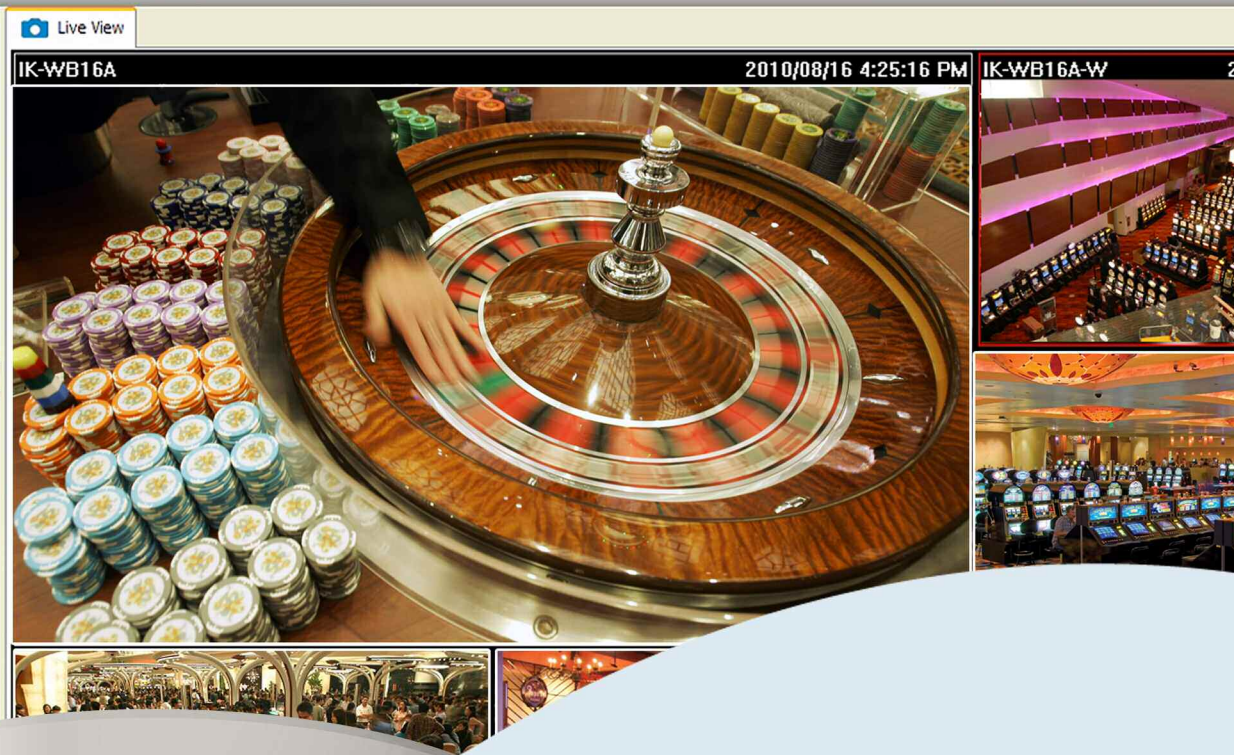

veClient

System Edit View Configuration Layout Help

User Name: admin
Station Name: TOSHIBA_Station
Login Time: 2010-08-16 17:16:21
Current Time: 2010-08-16 17:24:42

- Megapixel resolution (1600 x 1200) to capture small details and better identify subjects
- Quad streaming MPEG4/JPEG video
- Comes with free 16-CH recording software
- Two versions available:
 - PoE, non-wireless (IK-WB16A)
 - 802.11n wireless (IK-WB16A-W)
- Up to 30 frames per second
- Pan range of -175° to +175°
- Tilt range of +90° to -23°
- 4X digital zoom
- Two-way audio
- Micro SD card slot for local recording
- 0.2 lux minimum illumination
- Shipped fully assembled and ready to install
- 2 year limited warranty

IK-WB16A/IK-WB16A-W

MEGAPIXEL IP PAN/TILT CAMERAS

WITH FREE RECORDING SOFTWARE

Toshiba is offering the non-wireless IK-WB16A (shown) with PoE. The IK-WB16A-W is wireless but does not have PoE.

IMAGING

Image Sensor	1/3.2-inch CMOS
Effective Picture Element	1600 x 1200
Scanning System	Progressive
Lens	f=3.6mm F=1.8
Image Compression Format	JPEG, MPEG4 (dual codec)
Minimum illumination	0.2 lux / F1.8 (1/5s 8x) 2.0 lux / F1.8 (1/30s 4x)
Electric shutter	1/5-1/40,000 sec
White Balance	AWB
Gain AGC	Auto
BLC	Yes
Flickerless	Yes, 50Hz/60Hz selectable
Tamper Detection	Yes
Motion Detection	Yes
Pan range	-175 deg to +175 deg (350deg)
Tilt range	+90 deg to -23 deg (113 deg)
Zoom	4x (digital)
Auto Pan	Yes
Auto Patrol	Yes (restricted)
Preset	Yes (20 positions)