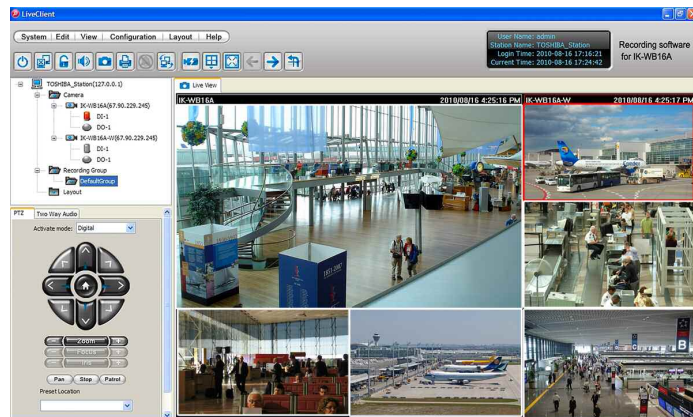

veClient

System Edit View Configuration Layout Help

User Name: admin
Station Name: TOSHIBA_Station
Login Time: 2010-08-16 17:16:21
Current Time: 2010-08-16 17:24:42

- Megapixel resolution (1600 x 1200) to capture small details and better identify subjects
- Quad streaming MPEG4/JPEG video
- Comes with free 16-CH recording software
- Two versions available:
 - PoE, non-wireless (IK-WB16A)
 - 802.11n wireless (IK-WB16A-W)
- Up to 30 frames per second
- Pan range of -175° to +175°
- Tilt range of +90° to -23°
- 4X digital zoom
- Two-way audio
- Micro SD card slot for local recording
- 0.2 lux minimum illumination
- Shipped fully assembled and ready to install
- 2 year limited warranty

IK-WB16A/IK-WB16A-W

MEGAPIXEL IP PAN/TILT CAMERAS

WITH FREE RECORDING SOFTWARE

Toshiba is offering the non-wireless IK-WB16A (shown) with PoE. The IK-WB16A-W is wireless but does not have PoE.

IMAGING

Image Sensor	1/3.2-inch CMOS
Effective Picture Element	1600 x 1200
Scanning System	Progressive
Lens	f=3.6mm F=1.8
Image Compression Format	JPEG, MPEG4 (dual codec)
Minimum illumination	0.2 lux / F1.8 (1/5s 8x) 2.0 lux / F1.8 (1/30s 4x)
Electric shutter	1/5-1/40,000 sec
White Balance	AWB
Gain AGC	Auto
BLC	Yes
Flickerless	Yes, 50Hz/60Hz selectable
Tamper Detection	Yes
Motion Detection	Yes
Pan range	-175 deg to +175 deg (350deg)
Tilt range	+90 deg to -23 deg (113 deg)
Zoom	4x (digital)
Auto Pan	Yes
Auto Patrol	Yes (restricted)
Preset	Yes (20 positions)

FREE RECORDING SOFTWARE: 16 Channel recording software included with the IK-WB16A and IK-WB16A-W.

- View, record and playback up to 16 channels
- Auto camera discovery
- Motion, event and scheduled recording
- Simple and easy to use GUI
- Exports to AVI, 3GP, EXE, BMP and JPEG
- Scheduled backup