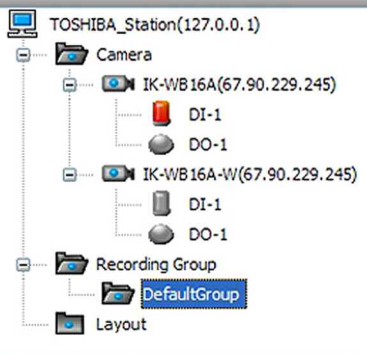

veClient

System Edit View Configuration Layout Help

User Name: admin
Station Name: TOSHIBA_Station
Login Time: 2010-08-16 17:16:21
Current Time: 2010-08-16 17:24:42

- Megapixel resolution (1600 x 1200) to capture small details and better identify subjects
- Quad streaming MPEG4/JPEG video
- Comes with free 16-CH recording software
- Two versions available:
 - PoE, non-wireless (IK-WB16A)
 - 802.11n wireless (IK-WB16A-W)
- Up to 30 frames per second
- Pan range of -175° to +175°
- Tilt range of +90° to -23°
- 4X digital zoom
- Two-way audio
- Micro SD card slot for local recording
- 0.2 lux minimum illumination
- Shipped fully assembled and ready to install
- 2 year limited warranty

IK-WB16A/IK-WB16A-W

MEGAPIXEL IP PAN/TILT CAMERAS

WITH FREE RECORDING SOFTWARE

Toshiba is offering the non-wireless IK-WB16A (shown) with PoE. The IK-WB16A-W is wireless but does not have PoE.

IMAGING

Image Sensor	1/3.2-inch CMOS
Effective Picture Element	1600 x 1200
Scanning System	Progressive
Lens	f=3.6mm F=1.8
Image Compression Format	JPEG, MPEG4 (dual codec)
Minimum illumination	0.2 lux / F1.8 (1/5s 8x) 2.0 lux / F1.8 (1/30s 4x)
Electric shutter	1/5-1/40,000 sec
White Balance	AWB
Gain AGC	Auto
BLC	Yes
Flickerless	Yes, 50Hz/60Hz selectable
Tamper Detection	Yes
Motion Detection	Yes
Pan range	-175 deg to +175 deg (350deg)
Tilt range	+90 deg to -23 deg (113 deg)
Zoom	4x (digital)
Auto Pan	Yes
Auto Patrol	Yes (restricted)
Preset	Yes (20 positions)